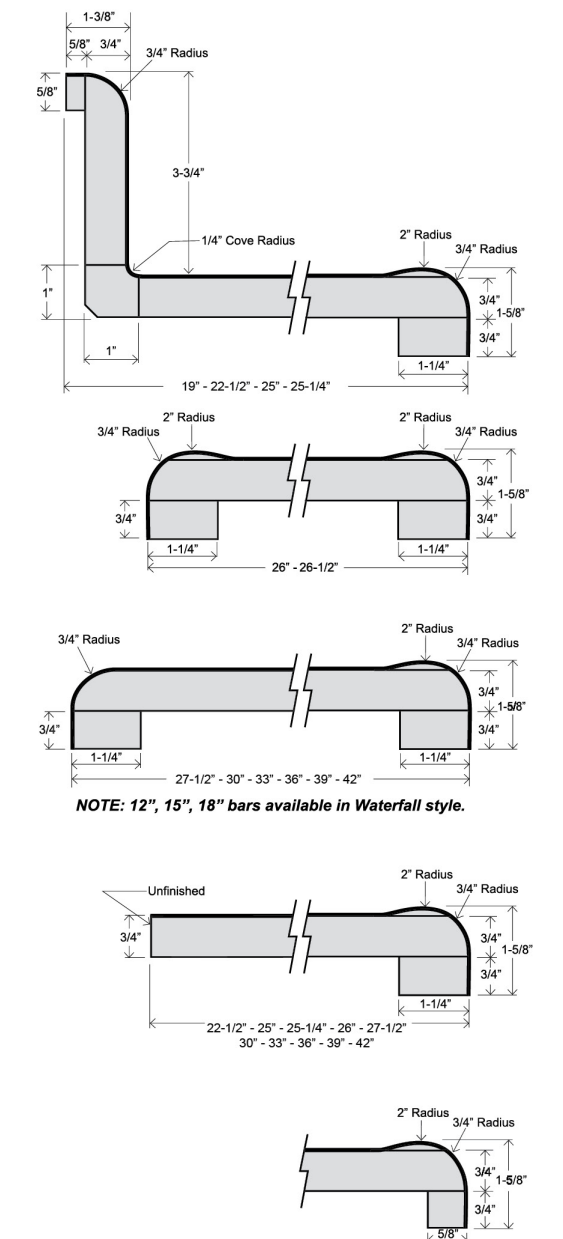

AMORE

SMITH
A Cutting Edge Countertops Company

PROFILES

WATERFALL

NO-DRIP

NOTE: 12", 15", 18" bars available in Waterfall style.

E-TOP 1500

E-TOP 2000