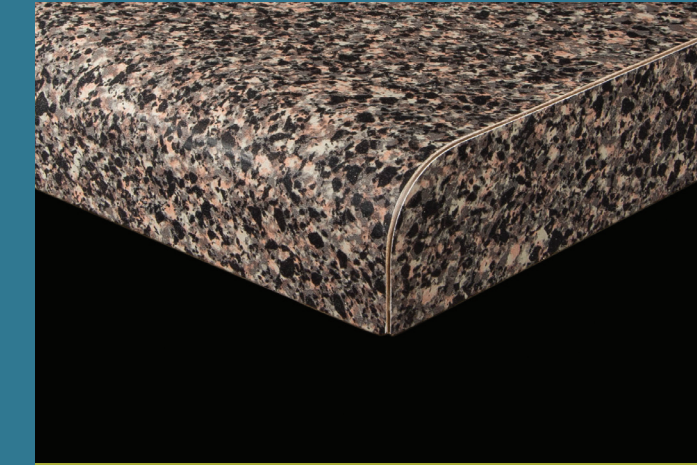

AMORE

SMITH
A Cutting Edge Countertops Company

PROFILES

WATERFALL

NO-DRIP

NOTE: 12", 15", 18" bars available in Waterfall style.

E-TOP 1500

E-TOP 2000

DURA-TOP

CASPIAN