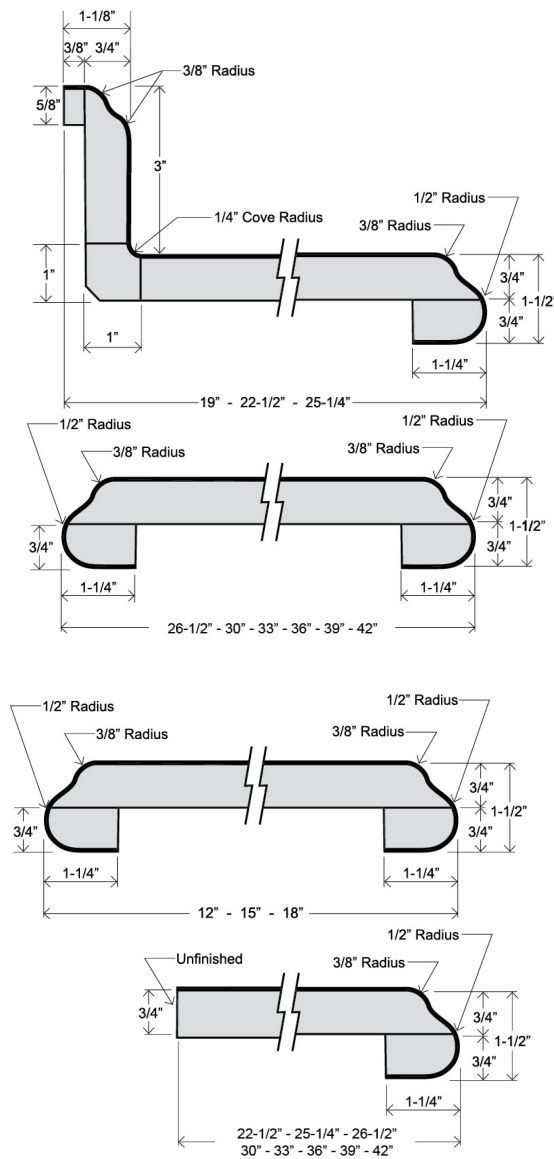

AMORE

SMITH
A Cutting Edge Countertops Company

PROFILES

WATERFALL

NO-DRIP

NOTE: 12", 15", 18" bars available in Waterfall style.

E-TOP 1500

E-TOP 2000