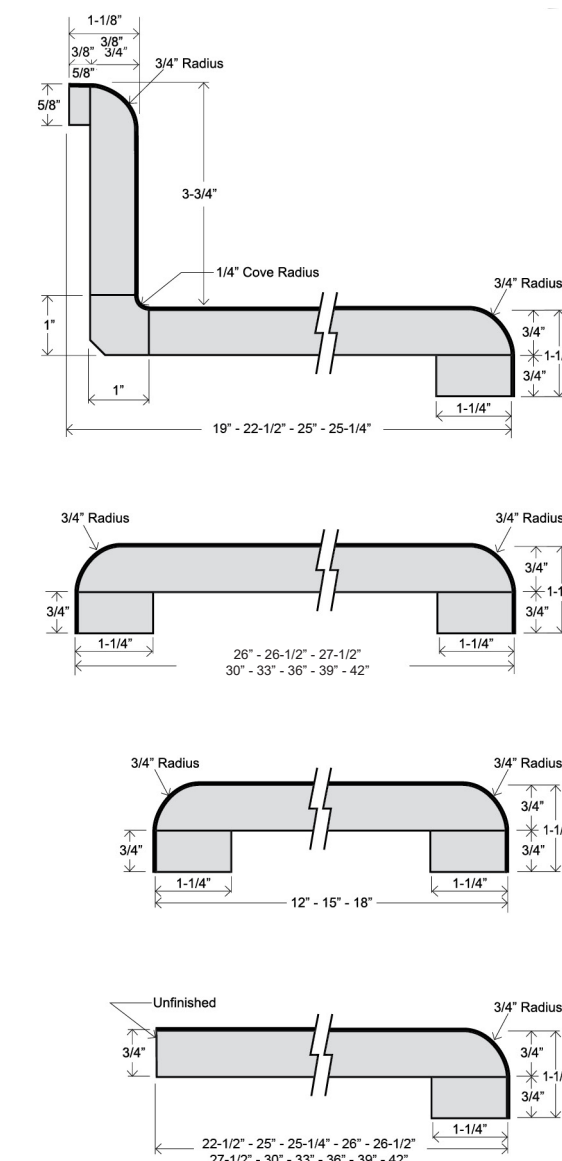

AMORE

SMITH
A Cutting Edge Countertops Company

PROFILES

WATERFALL

NO-DRIP

NOTE: 12", 15", 18" bars available in Waterfall style.

E-TOP 1500

E-TOP 2000