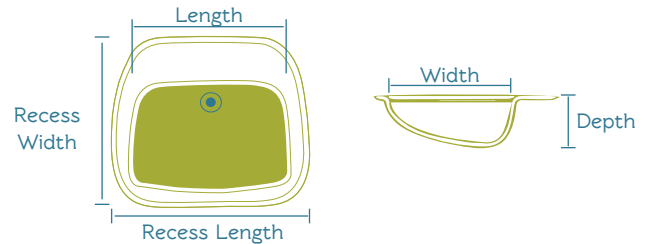

Recessed Rectangular Bowl (RSQ)

Top Size	Bowl Size			Recess Size	
	Length	Width	Depth	Length	Width
22" Top	17 3/4"	11 1/2"	6"	23"	18 1/4"
19" Top	16"	10 5/16"	6"	21 1/4"	16 5/8"

Rectangular Bowl (RECT)

-22" Standard Oval Bowl available ADA compliant.
-When ordering, add "ADA" at the end of the item code.