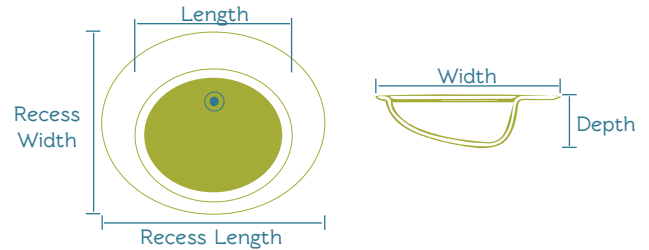

Bowl Options

Standard "Wave" Bowl (W)

-Does not include overflow.

Top Size	Bowl Size		
	Length	Width	Depth
22" Top	19 1/4"	11 3/4"	5 1/2"
19" Top	17 1/4"	10"	5 1/4"

Recessed Oval Bowl (RCO)

Top Size	Bowl Size			Recess Size	
	Length	Width	Depth	Length	Width
22" Top	17 3/8"	12 1/8"	6"	23"	18 1/4"
19" Top	15 5/8"	10 5/16"	6"	21 1/4"	16 5/8"

Standard Oval Bowl (O)

-22" Standard Oval Bowl available ADA compliant.
-When ordering, add "ADA" at the end of the item code.

Top Size	Bowl Size		
	Length	Width	Depth
22" Top	17"	13 5/8"	5 1/2"
19" Top	15 1/4"	11 3/4"	5 5/8"
17" Top	15 5/16"	10 9/16"	6"