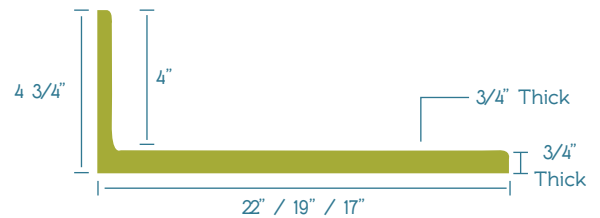

Custom Options & Add-Ons

Custom Options & Add-Ons	Group 2
Integral Bowl Options	
Offset Bowl	$19.50
Extra Bowl	$247.65
"Two Tone (solid color bowl)"	$90.00
Options & Add-Ons	
Finished End	$42.39
Wing Over Cut Back	$211.96
Radius Corner	$211.96
Flat Work/Sq Inch	Quote Only
Upcharges	
25" Depth with B/S	30%
Special Depth under 25"	55%
Satin/Matte Finish	N/A
Custom or Template C/O	Quote Only
Special Color	Quote Only

Undermount Bowls Installed	Cost/Bowl
Porcelain Oval White or Biscuit (Min Top Length 19")	$260.87
Porcelain Oval Black (Min Top Length 22")	$260.87
Porcelain Rectangular White or Biscuit (Min Top Length 22")	$336.96
Stainless Steel Oval (Min Top Length 22")	$543.48

Deck Dimensions

Color Swatches

Group 1 Color Options						
	1B Biscuit	3 White White	3B Solid White	4 Silver White	8 Beige White	
	18A White Bone	C103 White Carrara	C104 Grey Carrara	C109 Charcoal Carrara	N101 Oyster White	N102 Concrete
	Group 2 Color Options					
		3X White Onyx	9X Tempest	323 Sand	325 Steel Grey	331 Fashion Grey
332 Ecrú		381 Caledonia Mist	382 Kashmir Mist	391 Calacatta Etna	392 Calacatta Blanco