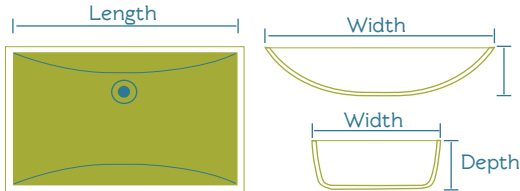

Undermount Bowls Installed	Cost/Bowl
Porcelain Oval White or Biscuit (Min Top Length 19")	\$260.87
Porcelain Oval Black (Min Top Length 22")	\$260.87
Porcelain Rectangular White or Biscuit (Min Top Length 22")	\$336.96
Stainless Steel Oval (Min Top Length 22")	\$543.48

Deck Dimensions

Color Swatches

Group 1 Color Options						
	1B Biscuit	3 White White	3B Solid White	4 Silver White	8 Beige White	
						
	18A White Bone	C103 White Carrara	C104 Grey Carrara	C109 Charcoal Carrara	N101 Oyster White	N102 Concrete
	Group 2 Color Options					
		3X White Onyx	9X Tempest	323 Sand	325 Steel Grey	331 Fashion Grey
						
332 Ecrú		381 Caledonia Mist	382 Kashmir Mist	391 Calacatta Etna	392 Calacatta Blanco	

Bowl Options

Standard "Wave" Bowl (W)

-Does not include overflow.

Top Size	Bowl Size		
	Length	Width	Depth
22" Top	19 1/4"	11 3/4"	5 1/2"
19" Top	17 1/4"	10"	5 1/4"

Recessed Oval Bowl (RCO)

Top Size	Bowl Size			Recess Size	
	Length	Width	Depth	Length	Width
22" Top	17 3/8"	12 1/8"	6"	23"	18 1/4"
19" Top	15 5/8"	10 5/16"	6"	21 1/4"	16 5/8"

Standard Oval Bowl (O)

-22" Standard Oval Bowl available ADA compliant.
-When ordering, add "ADA" at the end of the item code.

Top Size	Bowl Size		
	Length	Width	Depth
22" Top	17"	13 5/8"	5 1/2"
19" Top	15 1/4"	11 3/4"	5 5/8"
17" Top	15 5/16"	10 9/16"	6"