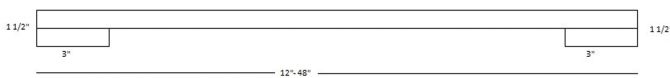

Bar Top

ANB 12   ANB 26 1/2
ANB 15   ANB 30
ANB 18   ANB 36
                 ANB 42

Exceptional quality laminate surfaces

For over 70 years, The L.E. Smith Company has worked hard to become one of the best laminate countertop manufacturers in the country. Today, that commitment is as strong as ever.

In addition to offering exceptional quality products, we are also committed to helping you improve profitability. A partnership with L.E. Smith means that you can focus on your highest profit return areas while we handle your laminate surface needs.