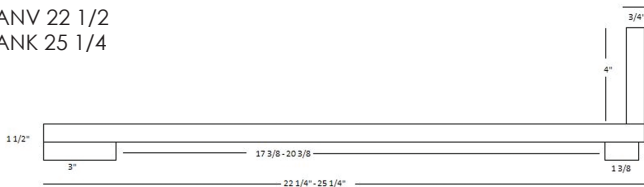

Kitchen & Vanity Top

ANV 19
ANV 22 1/2
ANK 25 1/4