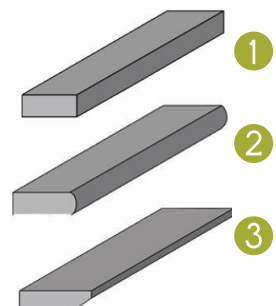

TS309 Quartz Rapids

TS311 Taj Mahal

TS404 Black Amani

TS501 Calcutta Blanc

TS503 Italian Carrara

TS504 Volakas Marble

Edge Profile Options

- 1 Flat
- 2 Thumbnail
- 3 Sharknose

Wilsonart® THINSCAPE™ Performance Tops			
Description	Group 1	Group 3/4	Group 5

Extras	\$ Price	UOM

Sink Offering		

Profiles