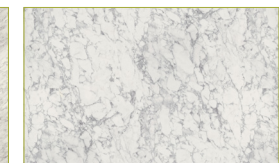

Color Options

TS401 Rugged Steel

TS404 Black Amani

TS101 Distressed Pine

TS102 Quartzite Falls

TS306 Spanish Limestone

TS307 Soapstone Mist

TS308 Sterling Calcutta

TS309 Quartz Rapids

TS311 Taj Mahal

TS404 Black Amani

TS501 Calcutta Blanc

TS503 Italian Carrara

TS504 Volakas Marble

Edge Profile Options

- 1 Flat
- 2 Thumbnail
- 3 Sharknose