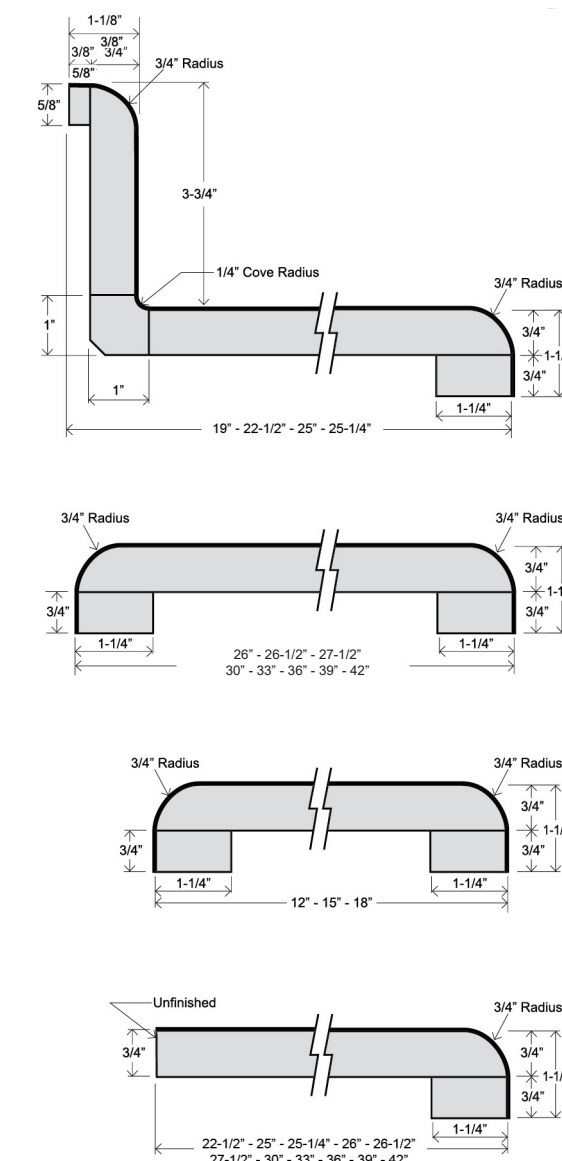

## NO-DRIP

**NOTE: 12", 15", 18" bars available in Waterfall style.**