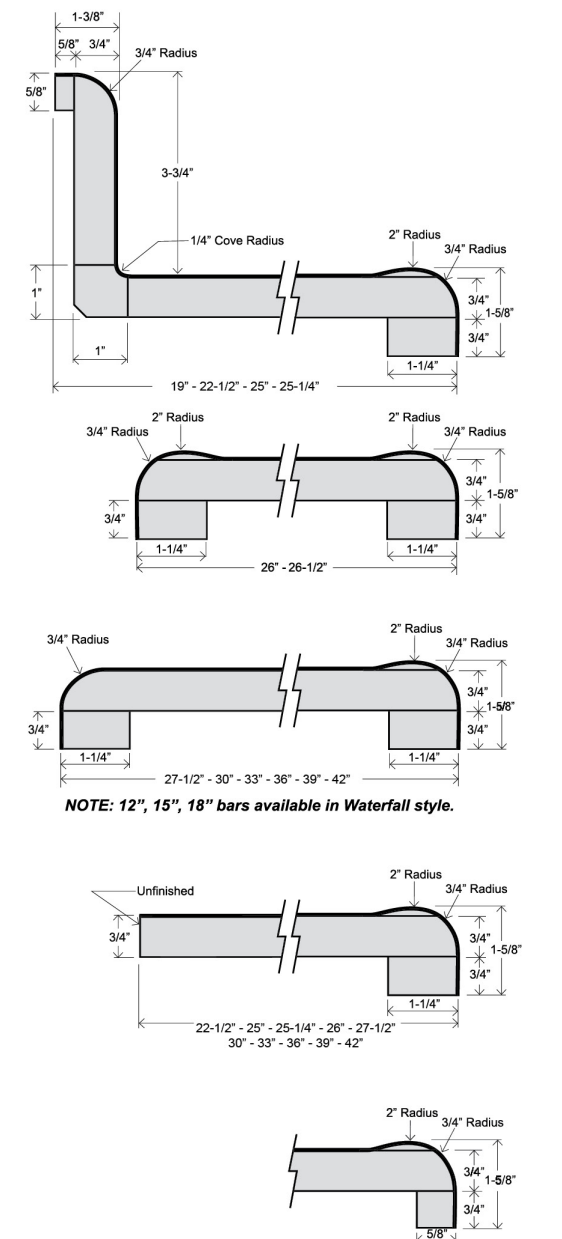

## NO-DRIP

**NOTE: 12", 15", 18" bars available in Waterfall style.**