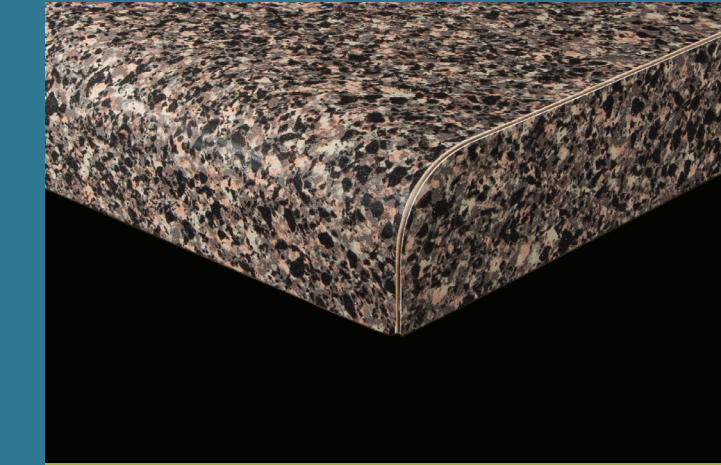

L.E. Smith

A Cutting Edge Countertops Company

L.E. Smith has been a manufacturer and distributor of high-quality countertops and surfaces since 1950. A lot has changed over the decades, but our commitment to our clients has never wavered. **Our goal is to ensure that our clients are more profitable and successful as a result of partnering with L.E. Smith.**

As a client of L.E. Smith, you are more than just a customer. You are a long-term partner. This means that our team is working to provide you with expert advice, high-quality products and on-time delivery. We continue to monitor the industry and survey our clients to ensure that we are continually improving. It is that resolve that has allowed us to contribute to our client's growth and continued success.

AMORE

SMITH
A Cutting Edge Countertops Company

PROFILES

WATERFALL

NO-DRIP

NOTE: 12", 15", 18" bars available in Waterfall style.