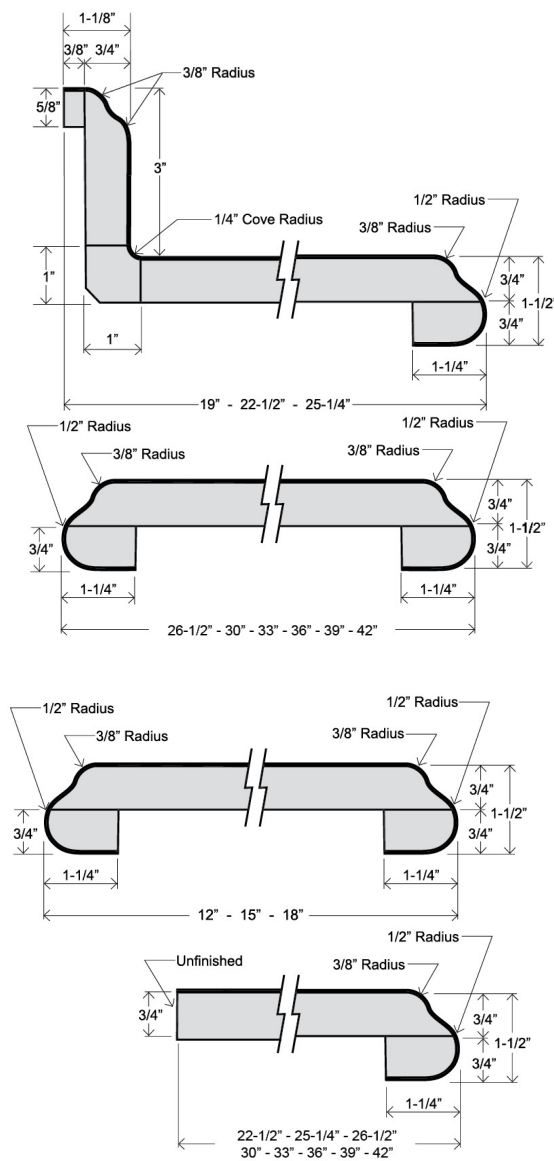

SMITH
A Cutting Edge Countertops Company

PROFILES