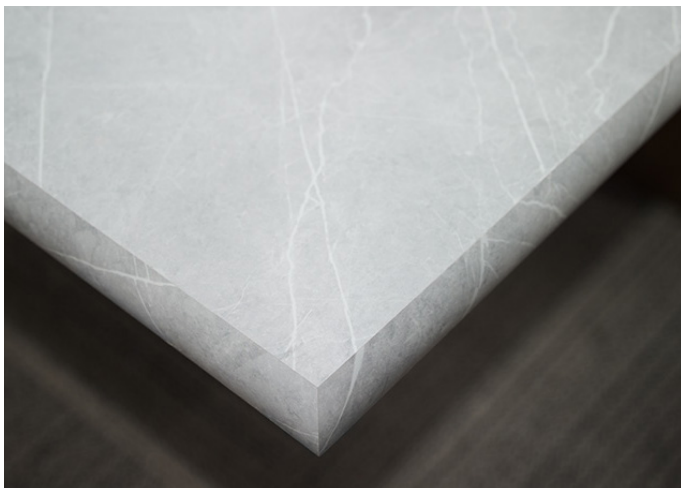

Elevate the aesthetic of your laminate countertops with L.E. Smith Company's IdealEdge® Decorative Edging. Say goodbye to the flat edges and brown seams that have long been associated with laminate surfaces. IdealEdge® offers a seamless, polished finish that mimics the sophisticated look of high-end materials like wood, stone, granite, and quartz.

## Double Radius:

Perfect for classic stone and wood looks, this profile adds a timeless touch to any surface.

## Waterfall:

Adds subtle dimension and interest, ideal for modern styles.

## Bullnose:

Provides a realistic, rounded edge that complements stone patterns beautifully.