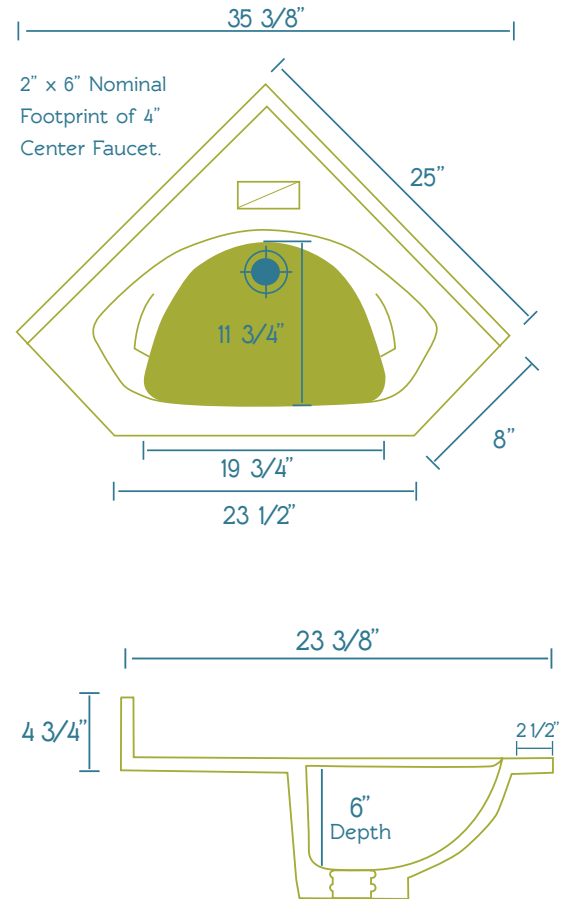

Custom Price List

Multiplier:

Custom Sizes*		Color Options	
Lengths	Depths	Group 1	Group 2
Up to 24"	17", 19" or 22"	$289.13	$563.80
Up to 30"	17", 19" or 22"	$326.09	$635.87
Up to 36"	17", 19" or 22"	$369.57	$720.65
Up to 42"	17", 19" or 22"	$419.57	$818.15
Up to 48"	17", 19" or 22"	$478.26	$932.61
Up to 54"	17", 19" or 22"	$534.78	$1,042.83
Up to 60"	17", 19" or 22"	$593.48	$1,157.28
Up to 66"	17", 19" or 22"	$673.91	$1,314.13
Up to 72"	17", 19" or 22"	$754.35	$1,470.98
Up to 78"	17", 19" or 22"	$834.78	$1,627.83
Up to 84"	17", 19" or 22"	$915.22	$1,784.67
Up to 90"	17", 19" or 22"	$995.65	$1,941.52
Up to 96"	17", 19" or 22"	$1,076.09	$2,098.37
Up to 102"	17", 19" or 22"	$1,156.52	$2,255.22
Up to 108"	17", 19" or 22"	$1,236.96	$2,412.07
Up to 114"	17", 19" or 22"	$1,317.39	$2,568.91
Up to 120"	17", 19" or 22"	$1,397.83	$2,725.76
Up to 126"	22" Only	$1,478.26	$2,882.61
Up to 132"	22" Only	$1,558.70	$3,039.46
Up to 138"	22" Only	$1,639.13	$3,196.30
Up to 144"	22" Only	$1,719.57	$3,353.15

*Custom sizes include a 4" backsplash, finished front edge, and one integral bowl.

Bowl availability includes Recessed Oval (RCO), Standard Oval (O), Recessed Rectangular (RSQ), Rectangular (RECT), or Wave (W).

Corner Tops

Corner tops are also available in spray granite, onyx and color coordinates by special order.