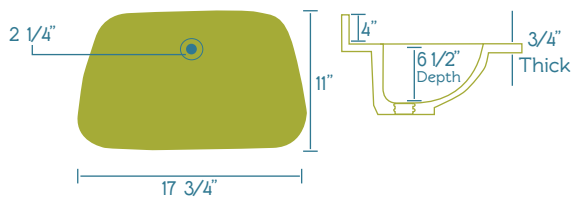

Bowl Options

Standard "Wave" Bowl (W)

-Does not include overflow.

Top Size	Bowl Size		
	Length	Width	Depth
22" Top	19 1/4"	11 3/4"	5 1/2"
19" Top	17 1/4"	10"	5 1/4"

Recessed Oval Bowl (RCO)

Top Size	Bowl Size			Recess Size	
	Length	Width	Depth	Length	Width
22" Top	17 3/8"	12 1/8"	6"	23"	18 1/4"
19" Top	15 5/8"	10 5/16"	6"	21 1/4"	16 5/8"

Standard Oval Bowl (O)

-22" Standard Oval Bowl available ADA compliant.
-When ordering, add "ADA" at the end of the item code.

Top Size	Bowl Size		
	Length	Width	Depth
22" Top	17"	13 5/8"	5 1/2"
19" Top	15 1/4"	11 3/4"	5 5/8"
17" Top	15 5/16"	10 9/16"	6"

Recessed Rectangular Bowl (RSQ)

Top Size	Bowl Size			Recess Size	
	Length	Width	Depth	Length	Width
22" Top	17 3/4"	11 1/2"	6"	23"	18 1/4"
19" Top	16"	10 5/16"	6"	21 1/4"	16 5/8"

Rectangular Bowl (RECT)

-22" Standard Oval Bowl available ADA compliant.
-When ordering, add "ADA" at the end of the item code.

Top Size	Bowl Size		
	Length	Width	Depth
22" Top	17 3/4"	11"	6 1/2"
19" Top	17 3/4"	11"	6 1/2"