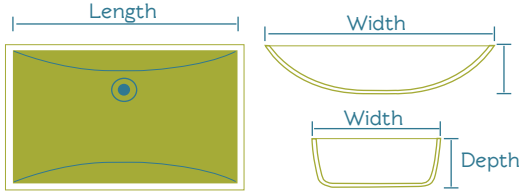

*Custom sizes include a 4" backsplash, finished front edge, and one integral bowl.

Bowl availability includes Recessed Oval (RCO), Standard Oval (O), Recessed Rectangular (RSQ), Rectangular (RECT), or Wave (W).

Undermount Bowls Installed	Cost/Bowl
Porcelain Oval White or Biscuit (Min Top Length 19")	\$260.87
Porcelain Oval Black (Min Top Length 22")	\$260.87
Porcelain Rectangular White or Biscuit (Min Top Length 22")	\$336.96
Stainless Steel Oval (Min Top Length 22")	\$543.48

Deck Dimensions

Color Swatches

Group 1 Color Options						
	1B Biscuit	3 White White	3B Solid White	4 Silver White	8 Beige White	
	18A White Bone	C103 White Carrara	C104 Grey Carrara	C109 Charcoal Carrara	N101 Oyster White	N102 Concrete
	Group 2 Color Options					
		3X White Onyx	9X Tempest	323 Sand	325 Steel Grey	331 Fashion Grey
332 Ecrú		381 Caledonia Mist	382 Kashmir Mist	391 Calacatta Etna	392 Calacatta Blanco	

Bowl Options

Standard "Wave" Bowl (W)

-Does not include overflow.

Top Size	Bowl Size		
	Length	Width	Depth
22" Top	19 1/4"	11 3/4"	5 1/2"
19" Top	17 1/4"	10"	5 1/4"

Recessed Oval Bowl (RCO)

Top Size	Bowl Size			Recess Size	
	Length	Width	Depth	Length	Width
22" Top	17 3/8"	12 1/8"	6"	23"	18 1/4"
19" Top	15 5/8"	10 5/16"	6"	21 1/4"	16 5/8"