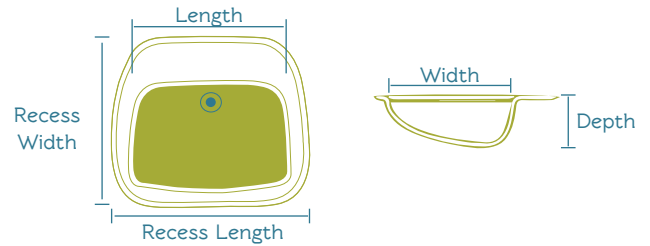

Recessed Rectangular Bowl (RSQ)

Top Size	Bowl Size			Recess Size	
	Length	Width	Depth	Length	Width
22" Top	17 3/4"	11 1/2"	6"	23"	18 1/4"
19" Top	16"	10 5/16"	6"	21 1/4"	16 5/8"

Rectangular Bowl (RECT)

-22" Standard Oval Bowl available ADA compliant.
-When ordering, add "ADA" at the end of the item code.