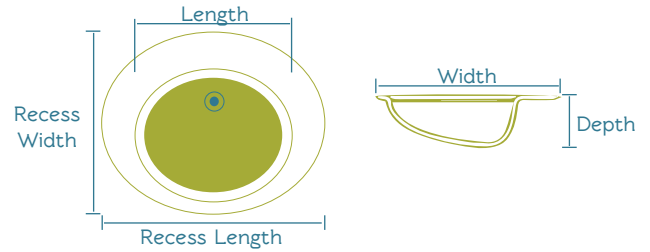

Bowl Options

Standard "Wave" Bowl (W)

-Does not include overflow.

Top Size	Bowl Size		
	Length	Width	Depth
22" Top	19 1/4"	11 3/4"	5 1/2"
19" Top	17 1/4"	10"	5 1/4"

Recessed Oval Bowl (RCO)

Top Size	Bowl Size			Recess Size	
	Length	Width	Depth	Length	Width
22" Top	17 3/8"	12 1/8"	6"	23"	18 1/4"
19" Top	15 5/8"	10 5/16"	6"	21 1/4"	16 5/8"

Standard Oval Bowl (O)

-22" Standard Oval Bowl available ADA compliant.
-When ordering, add "ADA" at the end of the item code.

Top Size	Bowl Size		
	Length	Width	Depth
22" Top	17"	13 5/8"	5 1/2"
19" Top	15 1/4"	11 3/4"	5 5/8"
17" Top	15 5/16"	10 9/16"	6"