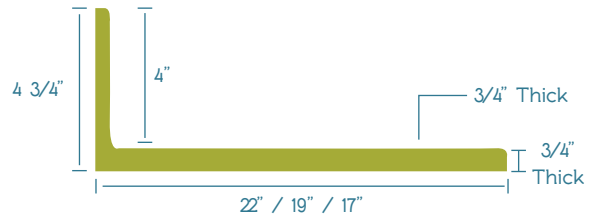

Custom Options & Add-Ons

Custom Options & Add-Ons	Group 2
Integral Bowl Options	
Offset Bowl	$19.50
Extra Bowl	$247.65
"Two Tone (solid color bowl)"	$90.00
Options & Add-Ons	
Finished End	$42.39
Wing Over Cut Back	$211.96
Radius Corner	$211.96
Flat Work/Sq Inch	Quote Only
Upcharges	
25" Depth with B/S	30%
Special Depth under 25"	55%
Satin/Matte Finish	N/A
Custom or Template C/O	Quote Only
Special Color	Quote Only

Undermount Bowls Installed	Cost/Bowl
Porcelain Oval White or Biscuit (Min Top Length 19")	$260.87
Porcelain Oval Black (Min Top Length 22")	$260.87
Porcelain Rectangular White or Biscuit (Min Top Length 22")	$336.96
Stainless Steel Oval (Min Top Length 22")	$543.48

Deck Dimensions

Color Swatches

Group 1 Color Options						
	1B Biscuit	3 White White	3B Solid White	4 Silver White	8 Beige White	
	18A White Bone	C103 White Carrara	C104 Grey Carrara	C109 Charcoal Carrara	N101 Oyster White	N102 Concrete
	Group 2 Color Options					
		3X White Onyx	9X Tempest	323 Sand	325 Steel Grey	331 Fashion Grey
332 Ecrú		381 Caledonia Mist	382 Kashmir Mist	391 Calacatta Etna	392 Calacatta Blanco