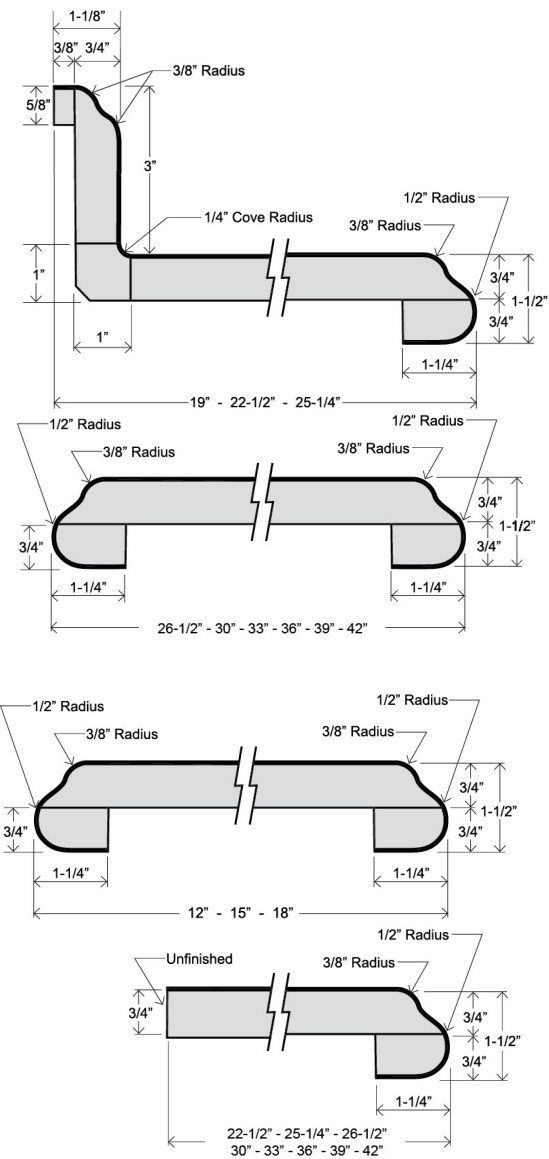

AMORE

PROFILES

WATERFALL

NO-DRIP

E-TOP 1500

E-TOP 2000

DURA-TOP

AEGEAN