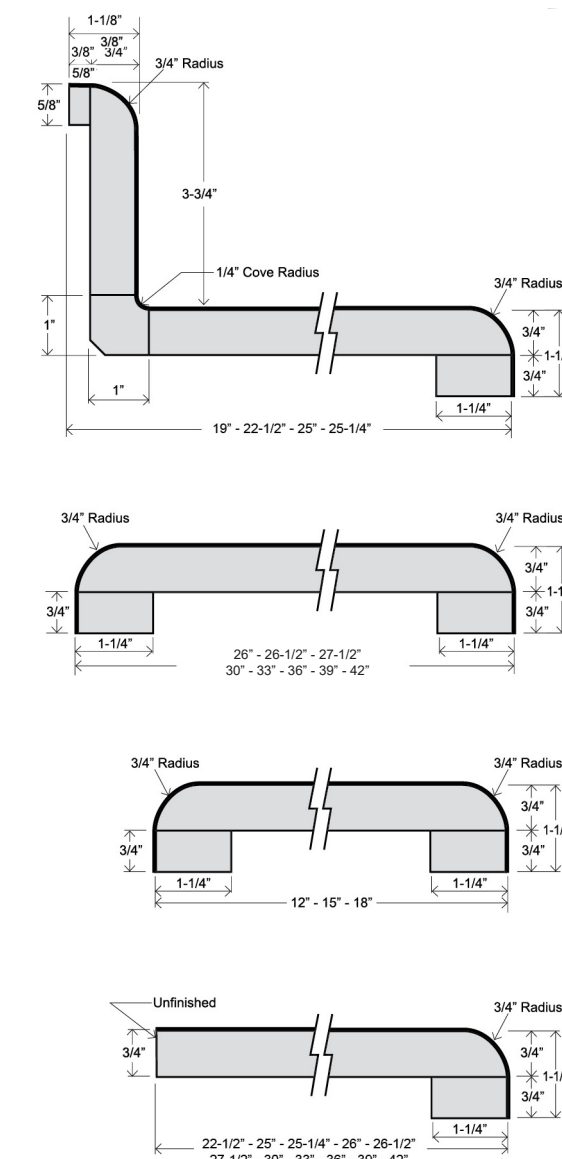

AMORE

PROFILES

WATERFALL

NO-DRIP

E-TOP 1500

E-TOP 2000

DURA-TOP

AEGEAN