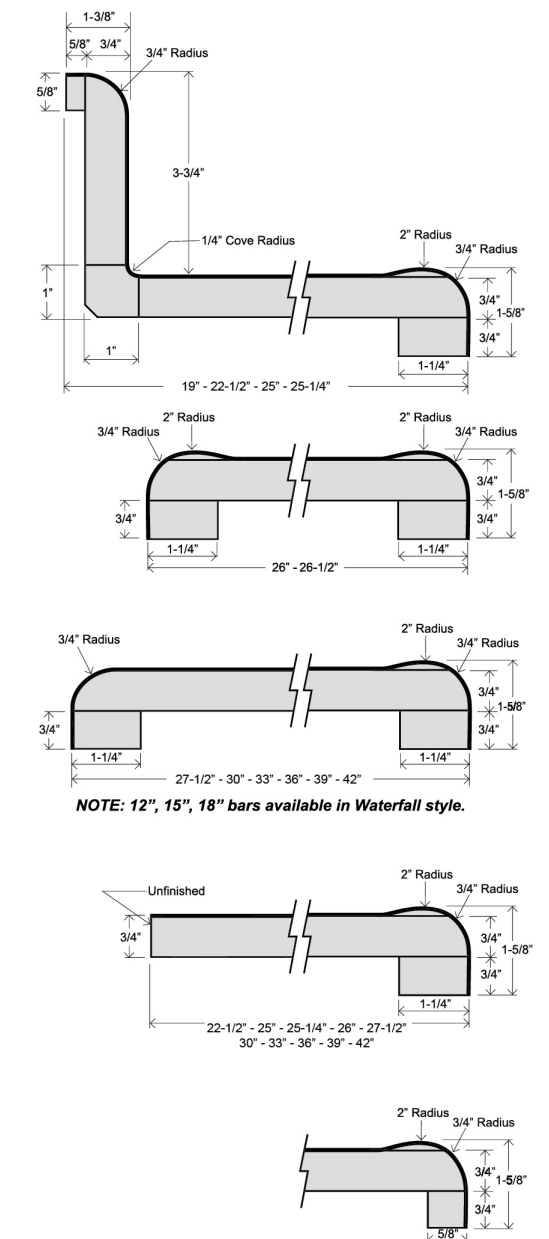

AMORE

PROFILES

WATERFALL

NO-DRIP

E-TOP 1500

E-TOP 2000

DURA-TOP

AEGEAN