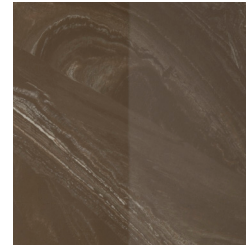

## Marble & Granite Colors

\*Custom colors available - Not limited to colors displayed

\*\*Veining in colors may vary from sample to final product

Antique  
(Marble)

Country Gray  
(Marble)

Solid White  
(Marble)

Taupe  
(Marble)

Flagstaff  
(Cultured Granite)

Glengarry  
(Cultured Granite)

Ice Gray  
(Marble)

Ice Gray - White  
(Marble)

Thunder Gray  
(Marble)

Walnut Bisquit  
(Marble)

Granda  
(Cultured Granite)

Hickory  
(Cultured Granite)

Innocent Blush  
(Marble)

Parchment  
(Marble)

Walnut on Taupe  
(Marble)

Venetian Bronze  
(Marble)

Meteor Gray  
(Cultured Granite)

Sandy Beach  
(Cultured Granite)

Sand White  
(Marble)