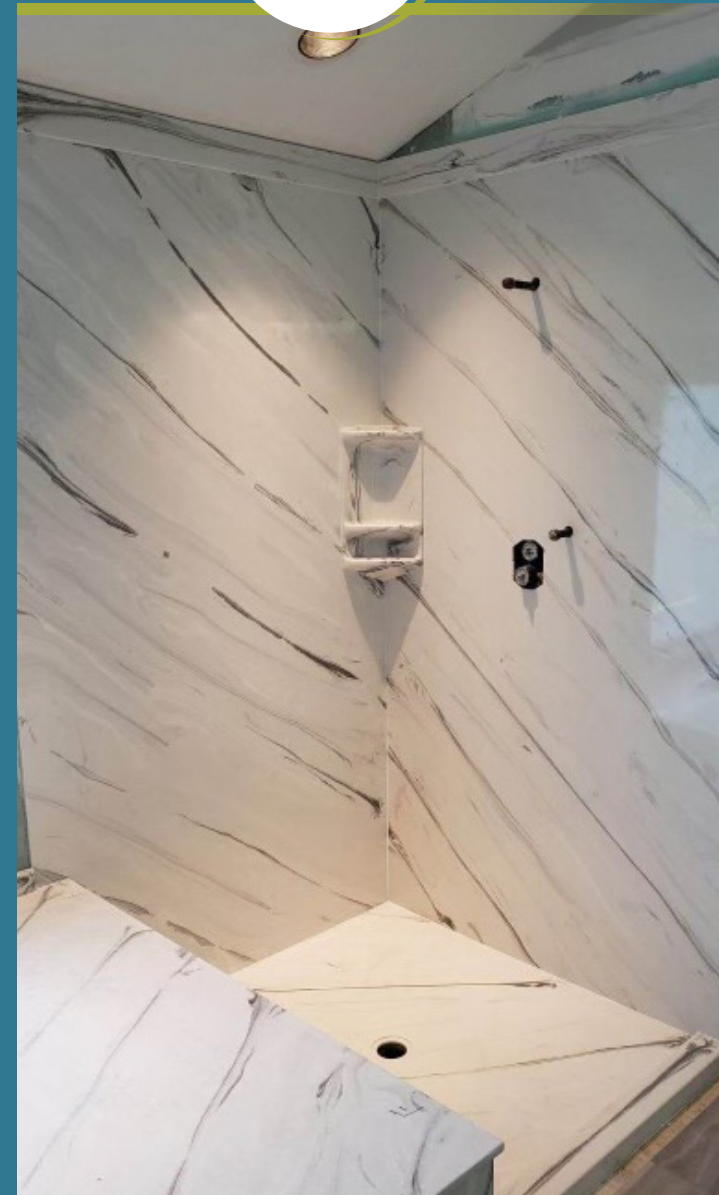

Exclusive Bathroom
Cultured Marble Program