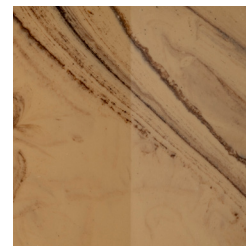

## Marble & Granite Colors

\*Custom colors available - Not limited to colors displayed

\*\*Veining in colors may vary from sample to final product

Antique  
(Marble)

Country Gray  
(Marble)

Solid White  
(Marble)

Taupe  
(Marble)

Flagstaff  
(Cultured Granite)

Glengarry  
(Cultured Granite)

Ice Gray  
(Marble)

Ice Gray - White  
(Marble)

Thunder Gray  
(Marble)

Walnut Bisquit  
(Marble)

Granda  
(Cultured Granite)

Hickory  
(Cultured Granite)

Innocent Blush  
(Marble)

Parchment  
(Marble)

Walnut on Taupe  
(Marble)

Venetian Bronze  
(Marble)

Meteor Gray  
(Cultured Granite)

Sandy Beach  
(Cultured Granite)

Sand White  
(Marble)

Solid Almond  
(Marble)

White on White  
(Marble)

Caraway  
(Cultured Granite)

Silver Birch  
(Cultured Granite)

Sterling  
(Cultured Granite)